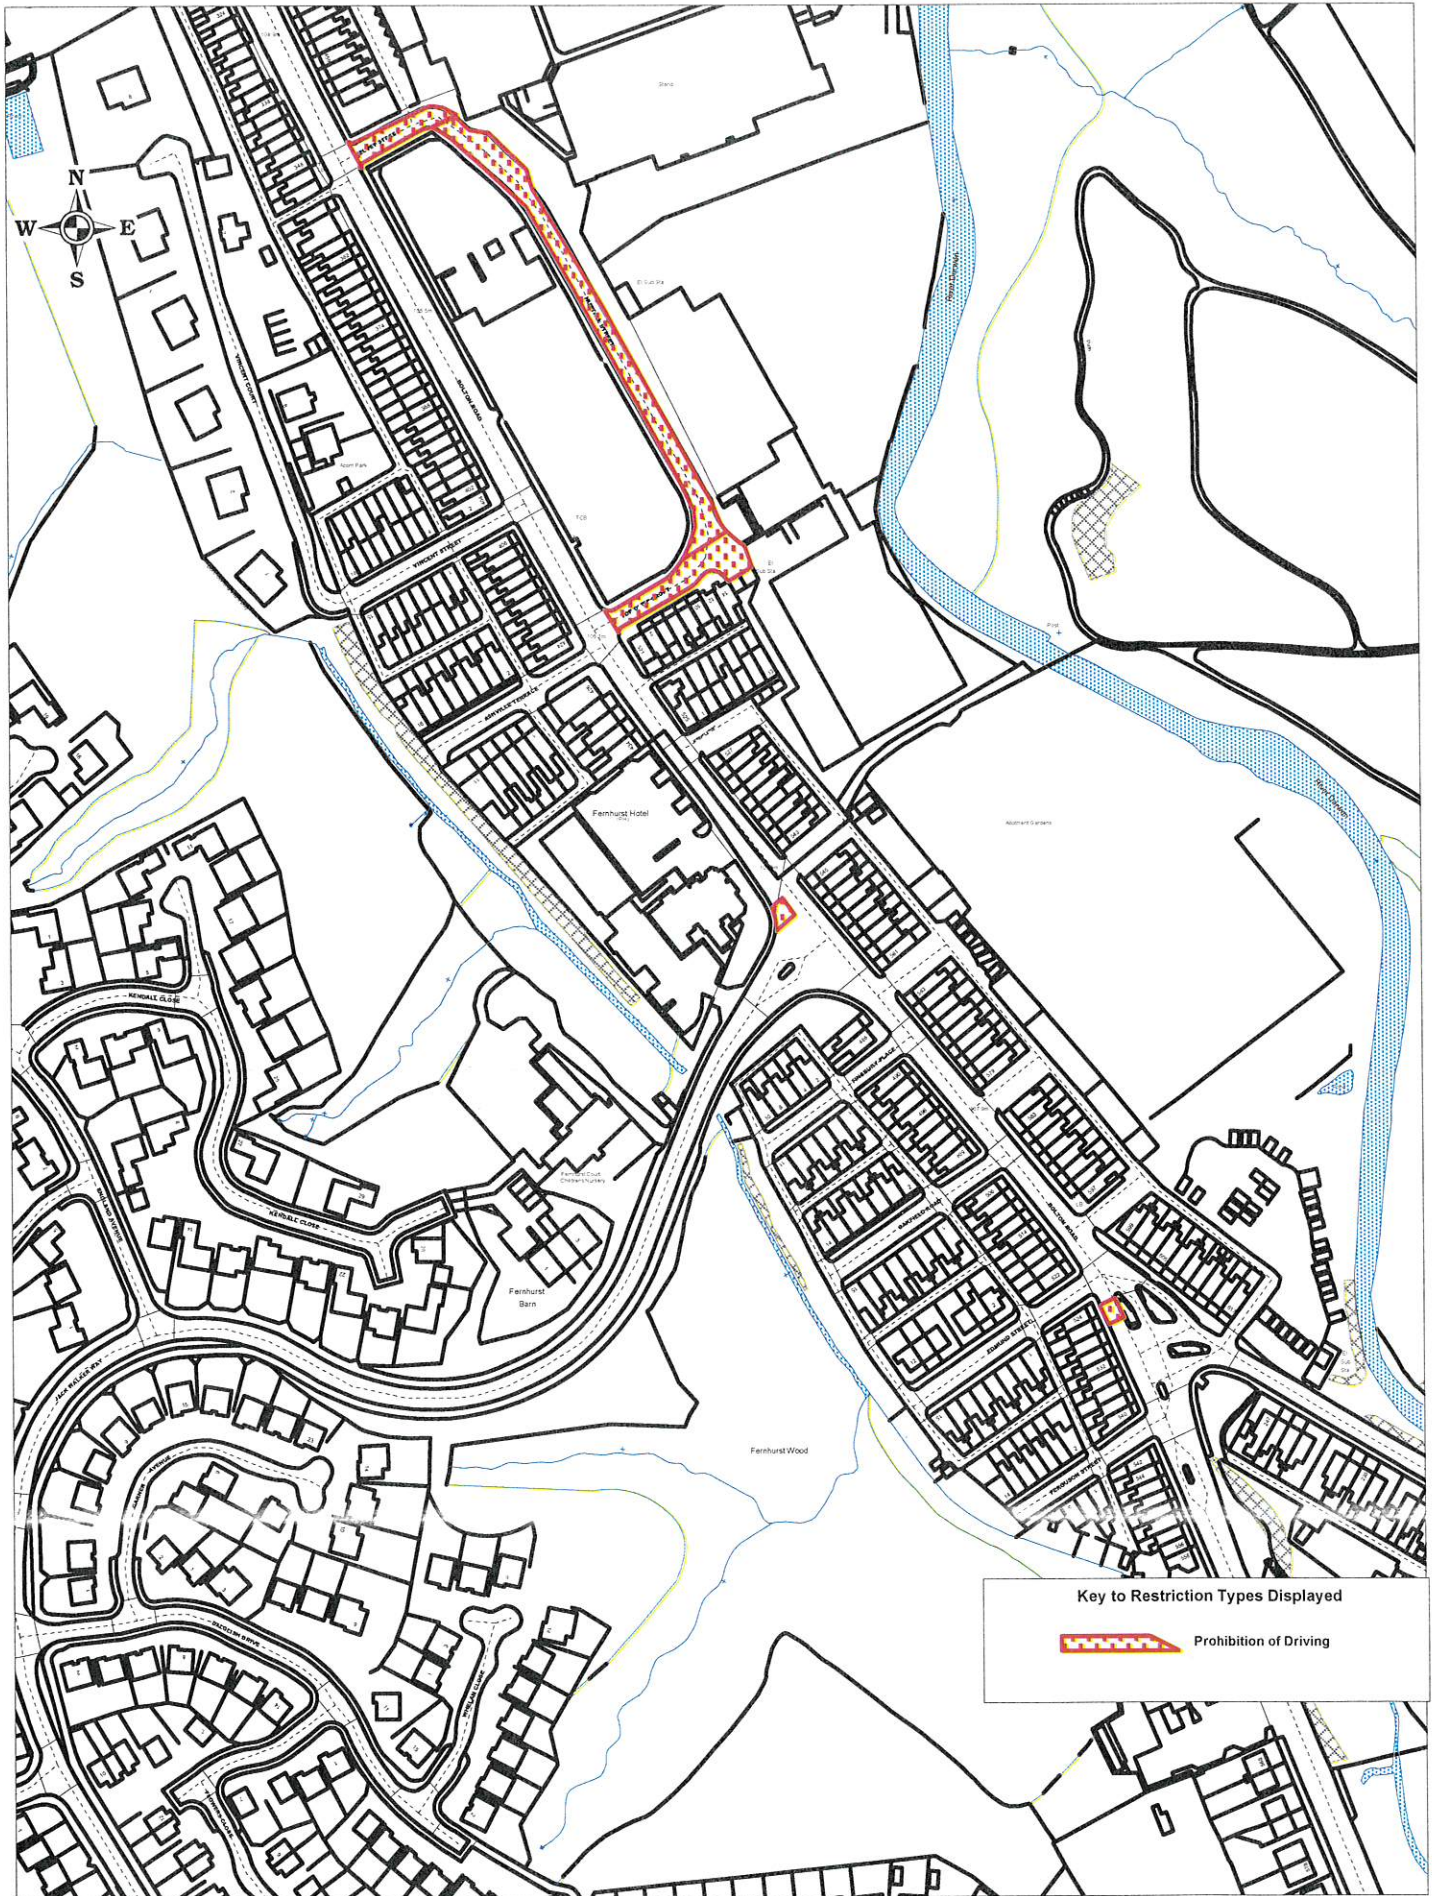

**Key to Restriction Types Displayed**

- Prohibition of Driving
- Coach Parking 7am - 11pm Event Day only

SCALE	1 : 2000
DATE	23/08/2018
DRAWING No.	
DRAWN BY	
CHECKED BY	

Key to Restriction Types Displayed

 Prohibition of Driving

© Crown copyright and database rights 2017.

SCALE	1 : 2500
DATE	28/08/2018
DRAWING No.	
DRAWN BY	
CHECKED BY	

License No. 100018493

Ewood Experimental Matchday Order